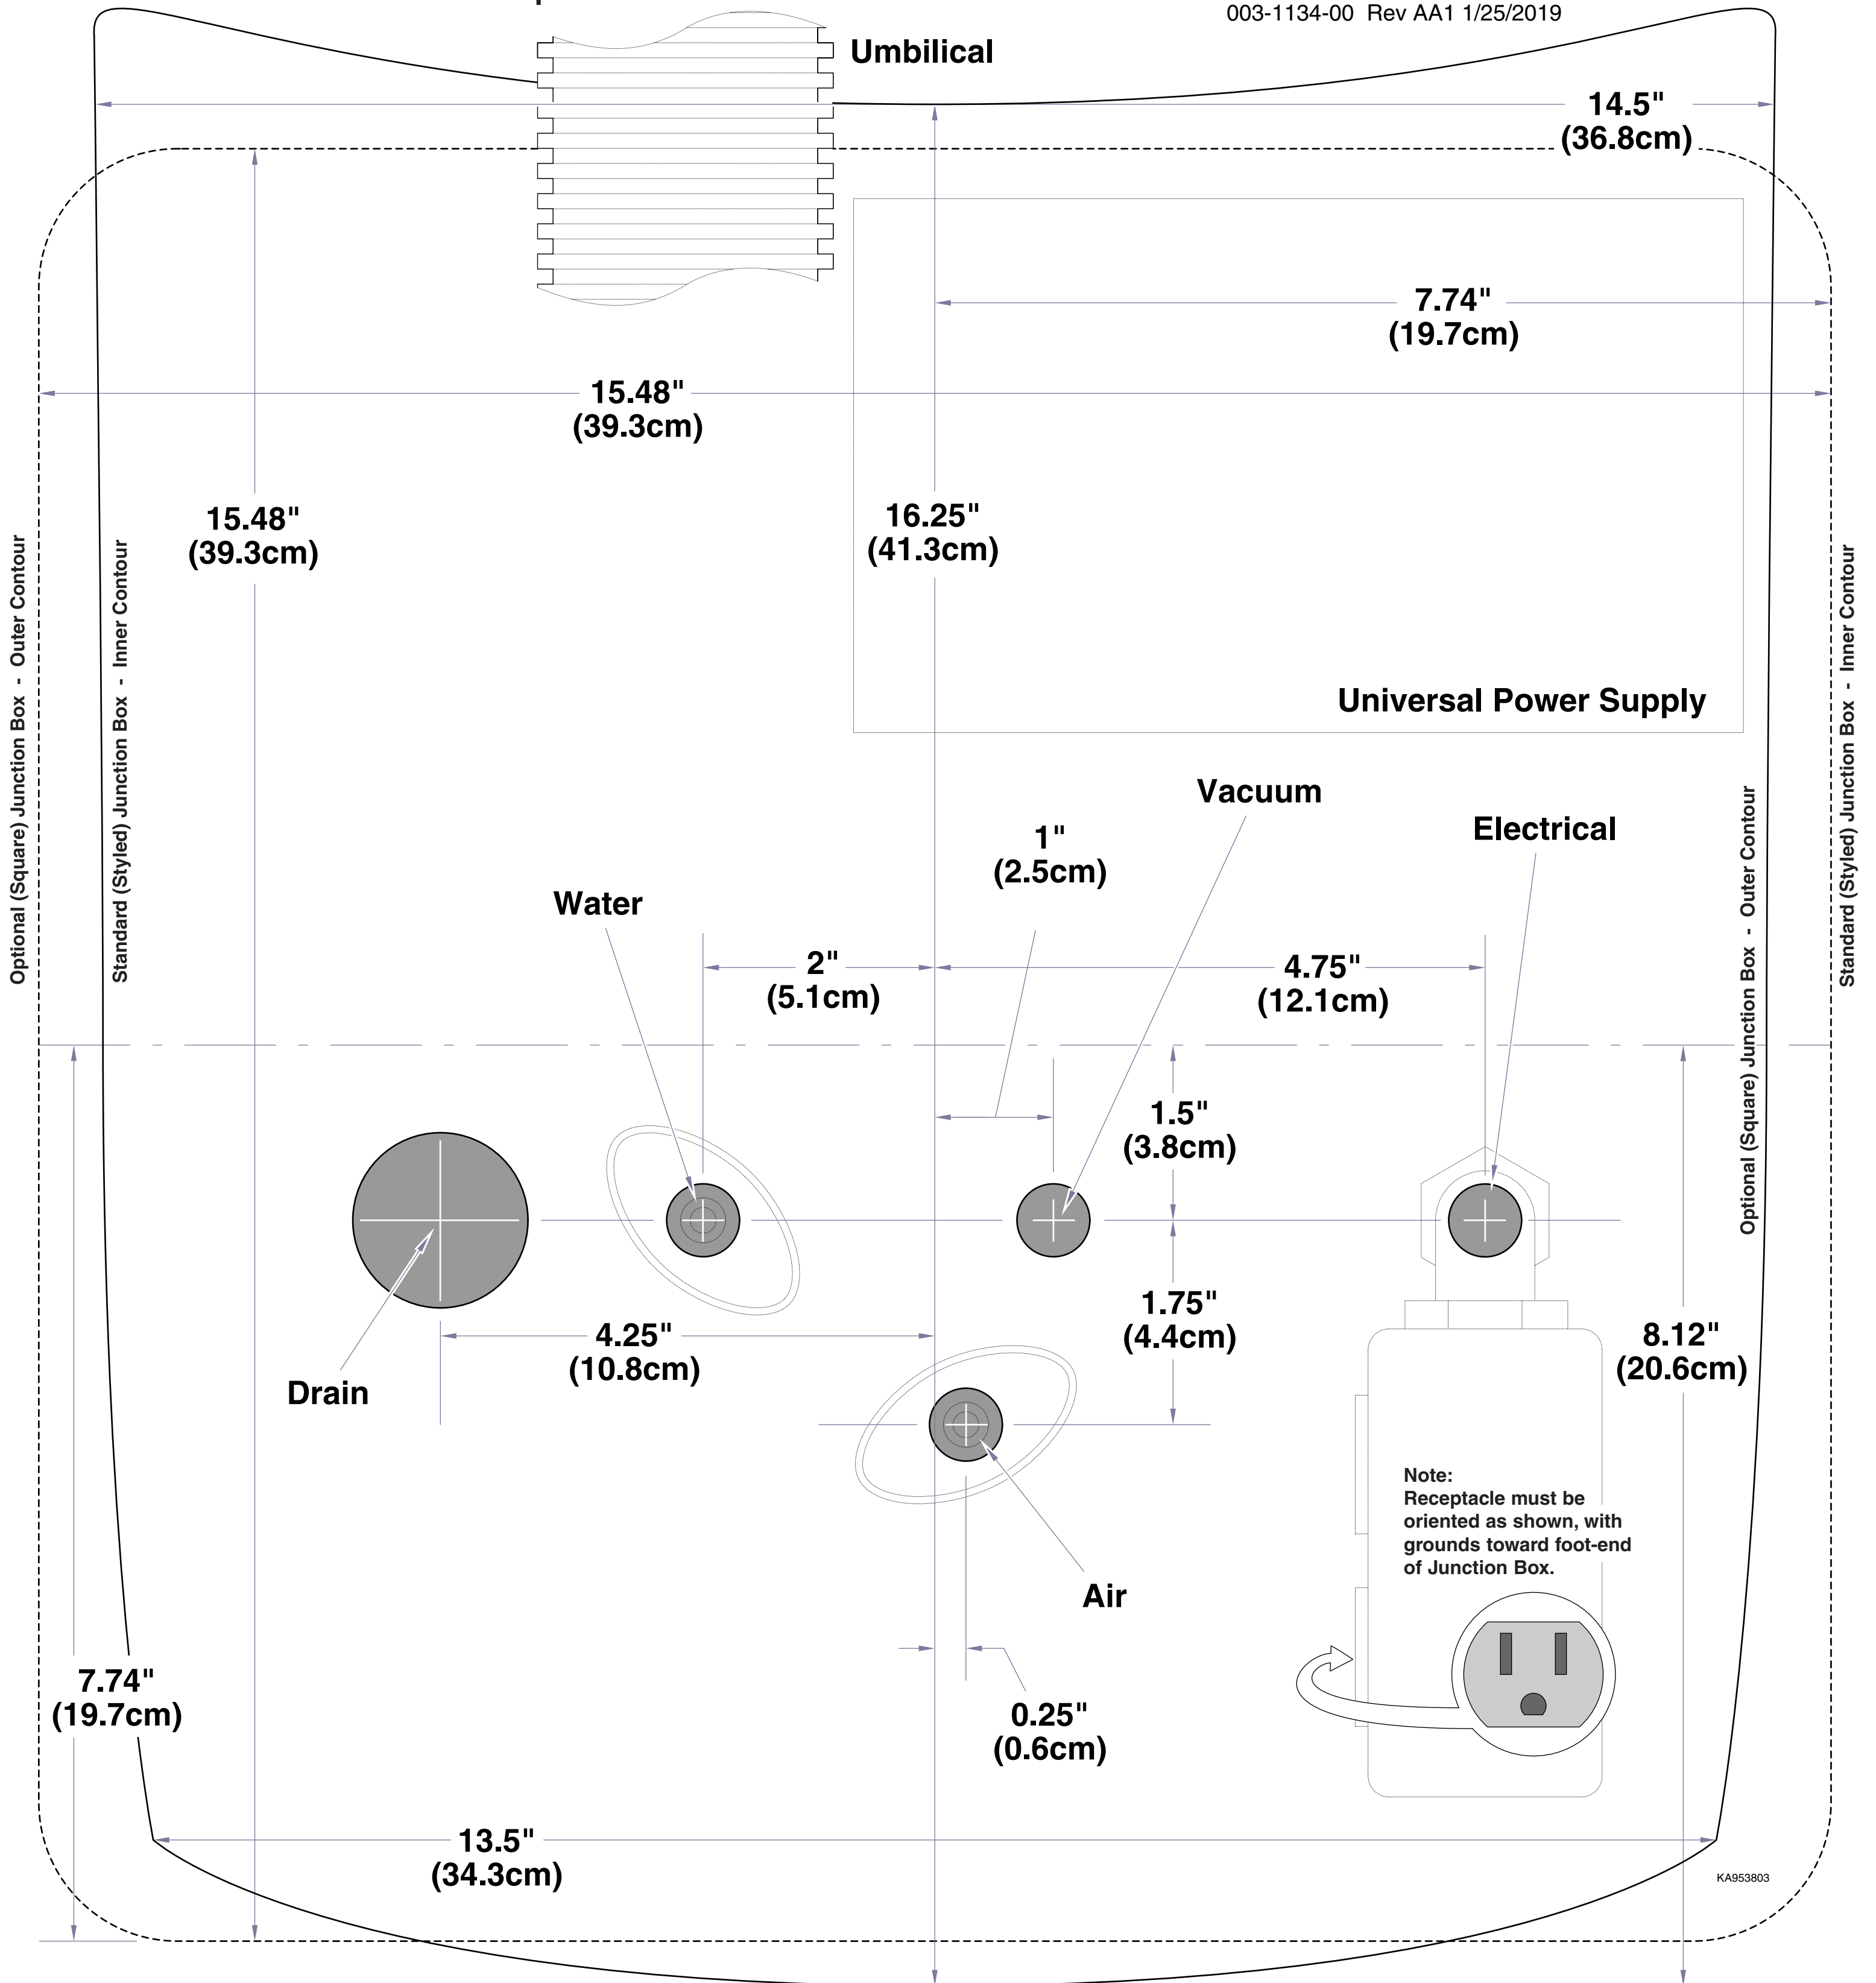

Junction Box Floor Template

003-1134-00 Rev AA1 1/25/2019

Small Junction Box Floor Template