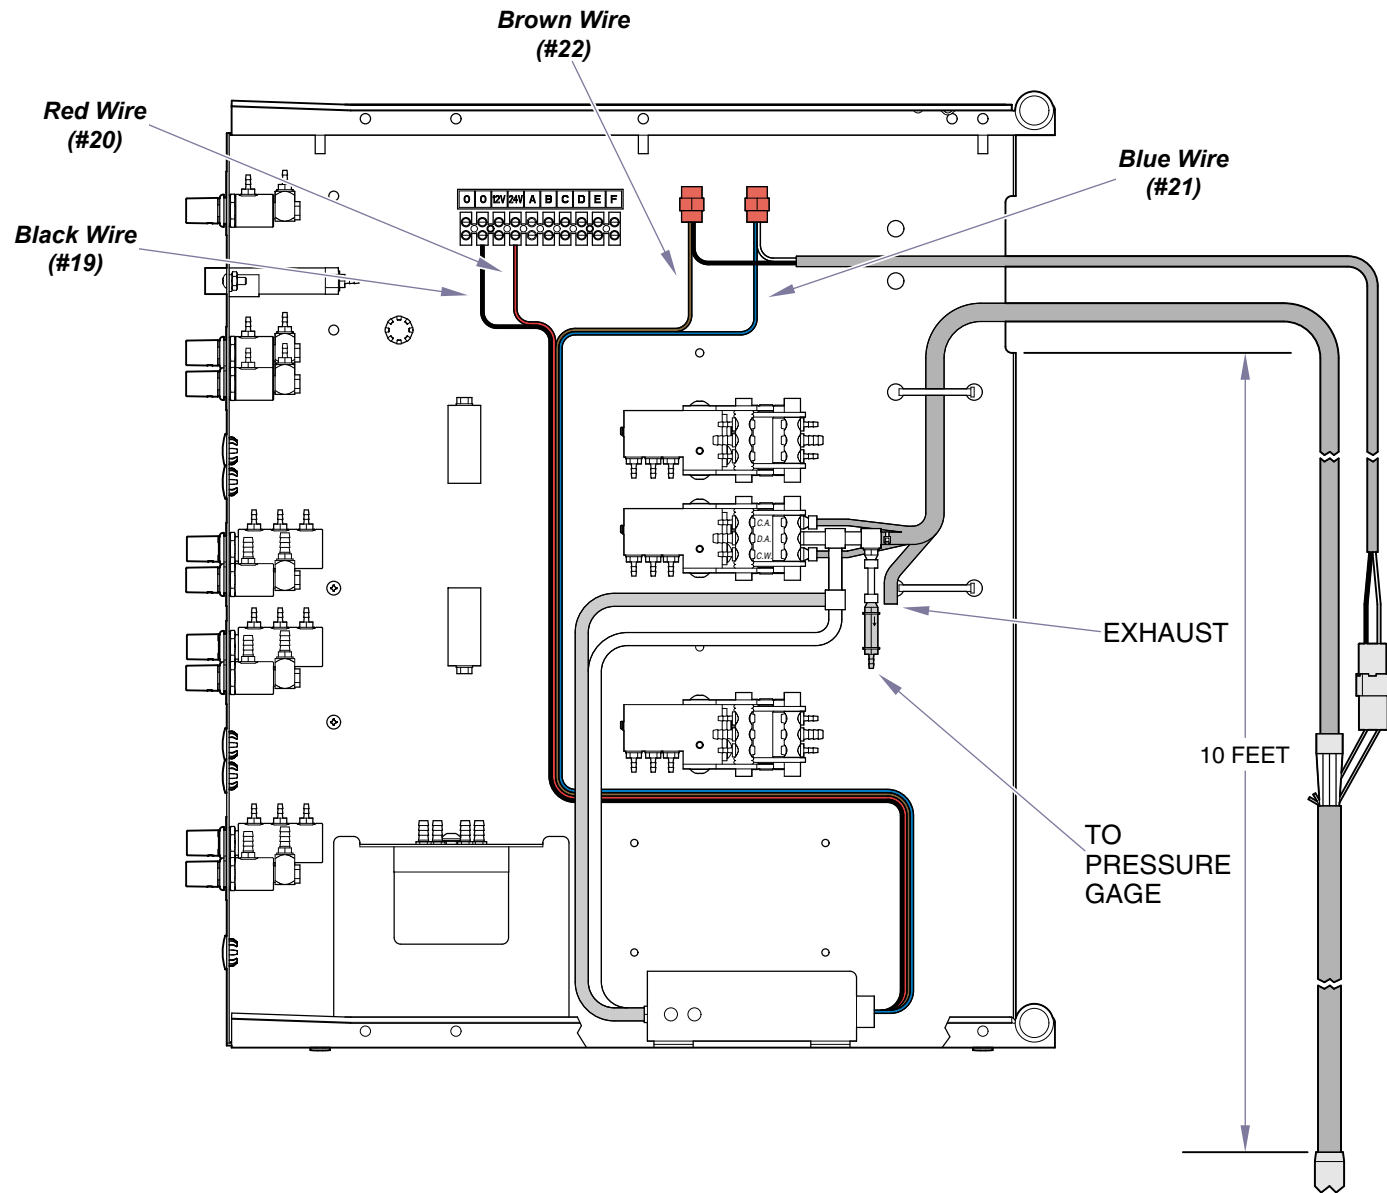

**153672-002 Bien Air Curing Light
(12:00 FSC) (includes items 1 thru 22)**

Item	Description	Qty.
1	• Curing Light Box Assembly (includes items 2 thru 22)	1
2	•• Curing Light Kit	1
3	•• Velcro (loop)	2
4	•• Velcro (hook)	2
5	•• Tubing Connector (4-Port)	1
6	•• Socket Terminal	2
7	•• Receptacle (2 Circuit)	1
8	•• Accessories Harness	1
9	•• Check Valve	1
10	•• Fitting (1/8" Barb Tee)	2
11	•• Uni-Clamp	2
12	•• Barb Fitting (1/8")	2
13	•• Gasket	2
14	•• Fitting (1/16" x 1/8" Barb Tee)	1
15	•• Wiring Connector	2
16	•• Tubing (1/4" OD x 1/8" ID Clear)	AR
17	•• Tubing (1/8" OD Clear)	AR
18	•• 4-Hole Asepsis Handpiece Tubing	AR
19	•• Black Wire (Reference Tubing Diagram)	AR
20	•• Red Wire (Reference Tubing Diagram)	AR
21	•• Blue Wire (Reference Tubing Diagram)	AR
22	•• Brown Wire (Reference Tubing Diagram)	AR

Serial Numbers / Dates: all

DA1630001

Serial Numbers / Dates:	all	
--------------------------------	-----	--

DA2028i