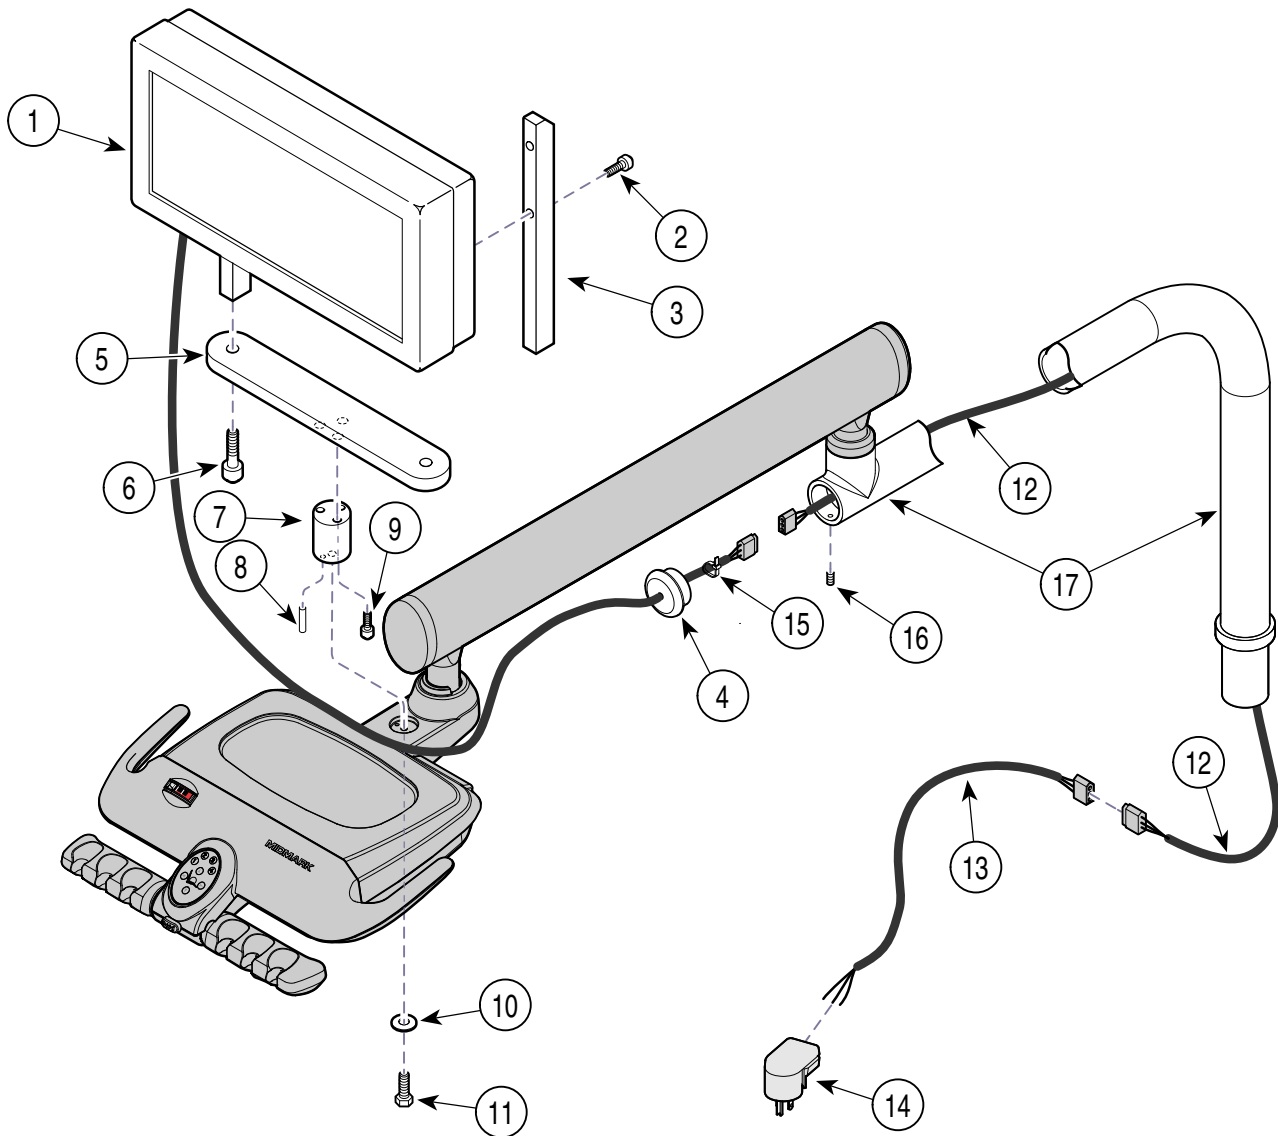

Unit Mounted X-Ray Viewer (153700)

ACCESSORY PARTS LIST

DA117300i

Item	Part No.	Description	Qty	Item	Part No.	Description	Qty
	153700-00	110 V Midmark X-Ray Viewer Assy. (includes items 1 thru 18)	1	7	• 120964-50	• Tray Arm Spacer	1
	153700-01	220 V Midmark X-Ray Viewer Assy. (includes items 1 thru 13 & 15 thru 18)..	1	8	• 120965	• Dowel Pin (apply adhesive #K906111)	1
1	• 153152	• 110 V Viewer Assembly (includes items 2, 3 & 4).....	1	9	• 120982	• Screw	3
	• 153152-01	• 220 V Viewer Assembly (includes items 2, 3 & 4).....	1	10	• 118047	• Washer	1
2	••119905	••Screw	4	11	• 108850	• Screw	1
3	•• 121301-50	•• Mounting Post	2	12	• 153153	• Power Cable	1
4	•• 122631-50	•• Switch Mounting Cap.....	2	13	• 015-1609-00	• Power Cable	1
5	• 122076-50	• Bar Support	1	14	• 110994	• Plug (110 V models only).....	1
6	• 117558	• Screw	2	15	• 015-0013-02	• Cable Tie	1
				16	• 108850	• Set Screw	1
				17	• 030-1420-50	• X-Ray Viewer Tube Weldment	1
				18	• TPW1800	• Installation Instructions (not shown) ...	1
				19	122727	• Butt Splice Terminal (not shown).....	3